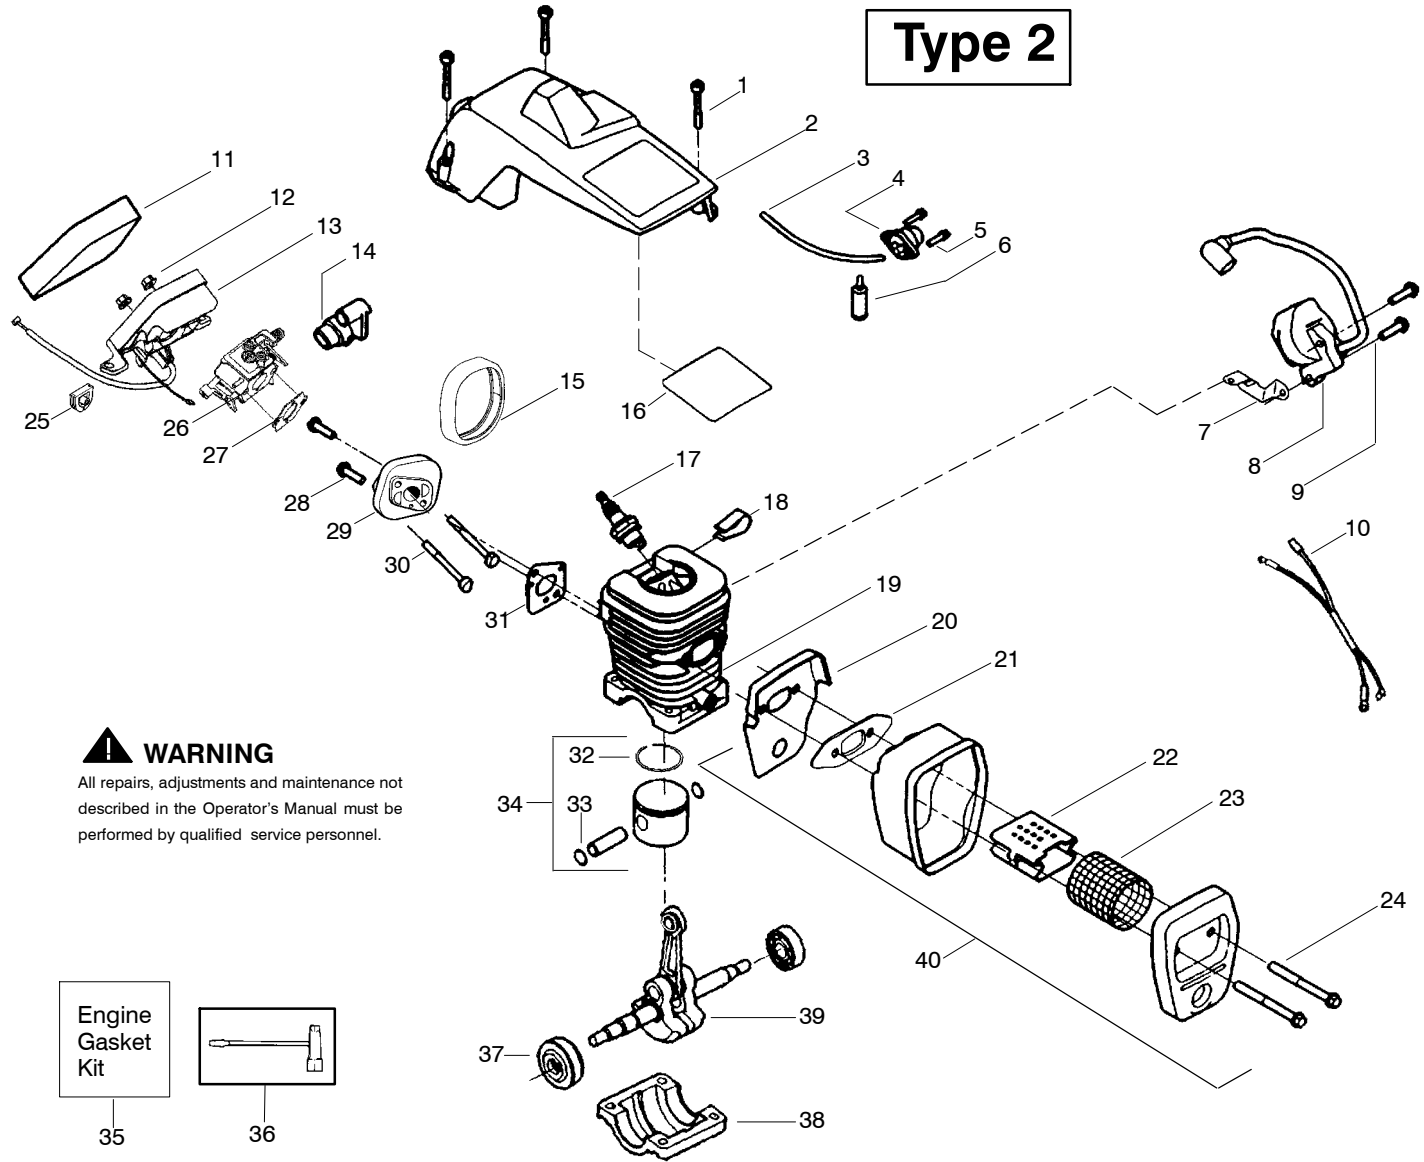

↖ = NEW PART NUMBER FOR THIS IPL

* = REFER TO THE SERVICE REFERENCE INDICATED FOR MORE INFORMATION. (LOCATED AT END OF IPL)

Ref.	Part No.	Description	Ref.	Part No.	Description	Ref.	Part No.	Description
1.	530016153	Screw	19.	530012550	Cylinder	35.	530069608	Kit-Engine Gasket (Incl. 21, 27 & 31)
2.	530056914	Assy-Cylinder Shield (includes # 16)	20.	530049870	Backplate-Muffler	36.	530031135	Bar Wrench
3.	530069247	Kit-Fuel Line (Small)	21.	530069608	Gasket-Muffler(kit)	37.	530056363	Assy-Seal & Bearing
4.	530071835	Kit-Purge Bulb (incl.#5)	22.	530037813	Diffuser-Muffler	38.	530037935	Cap-Crankcase
5.	530015780	Screw	23.	530036103	Screen-Spark	39.	530047062	Assy-Crankshaft
6.	530095646	Assy-Fuel Pick-up	24.	530016132	Bolt-Muffler	40.	530047207	Assy-Muffler (Incl. 20-24)
7.	530047442	Strap-Ground	25.	530047631	Grommet-Throttle Cable			
8.	530039198	Ignition Module	26.	---	Kit-Carburetor			
9.	530015814	Screw		530071820	Zama (W-20)			Not Shown
10.	530057475	Assy-Wire Harness		530071821	Walbro (WT-662)			
11.	530037793	Foam-Air Filter	27.	530069608	Gasket-Carb. (kit)			Manuals
12.	530016101	Nut	28.	530016386	Screw	✓	530166082	(Scan)
13.	530057702	Assy-Air Box	29.	530049700	Carb. Adapter	✓	530166083	(Euro I)
14.	530035526	Grommet-Carb Adjust	30.	530016187	Screw	✓	530166084	(Euro II)
15.	530054144	Seal-Carb Adapter	31.	530069608	Gasket-Adaptor(kit)	✓	530166085	(Euro III)
16.	530055698	Reflector-Heat	32.	530038729	Ring-Piston	✓	530166079	(Euro IV)
17.	952030150	Spark Plug (RCJ-7Y)	33.	530015697	Retainer-Piston Pin	✓	530166080	(Euro V)
18.	530016136	Clip-High Tension Lead	34.	530071408	Kit-Piston (Incl. 32 & 33)	✓	530166081	(Turkish)
						✓	530166086	(Russian)