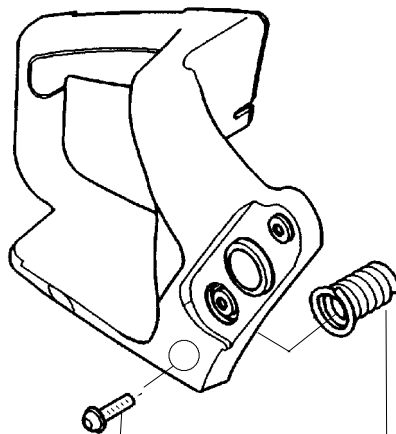

PARTS LIST NO. 530163177		PARTNER® PARTS LIST	CHAIN SAW MODEL(S) 371	
DATE 1/20/05	Replaces 530163177 -12/09/04		Note: Illustration may differ from actual model due to design changes	PAGE NO. 6

★★★★★ **Service Reference** ★★★★★

Note: Due to product improvements, your unit may have been built with or without the spring and screw shown below. If your unit does not have this spring and screw, no action is required. If your unit does have the spring and screw, please order the part numbers listed below.

530015814
Screw

530053274
Assy-Isolator Spring