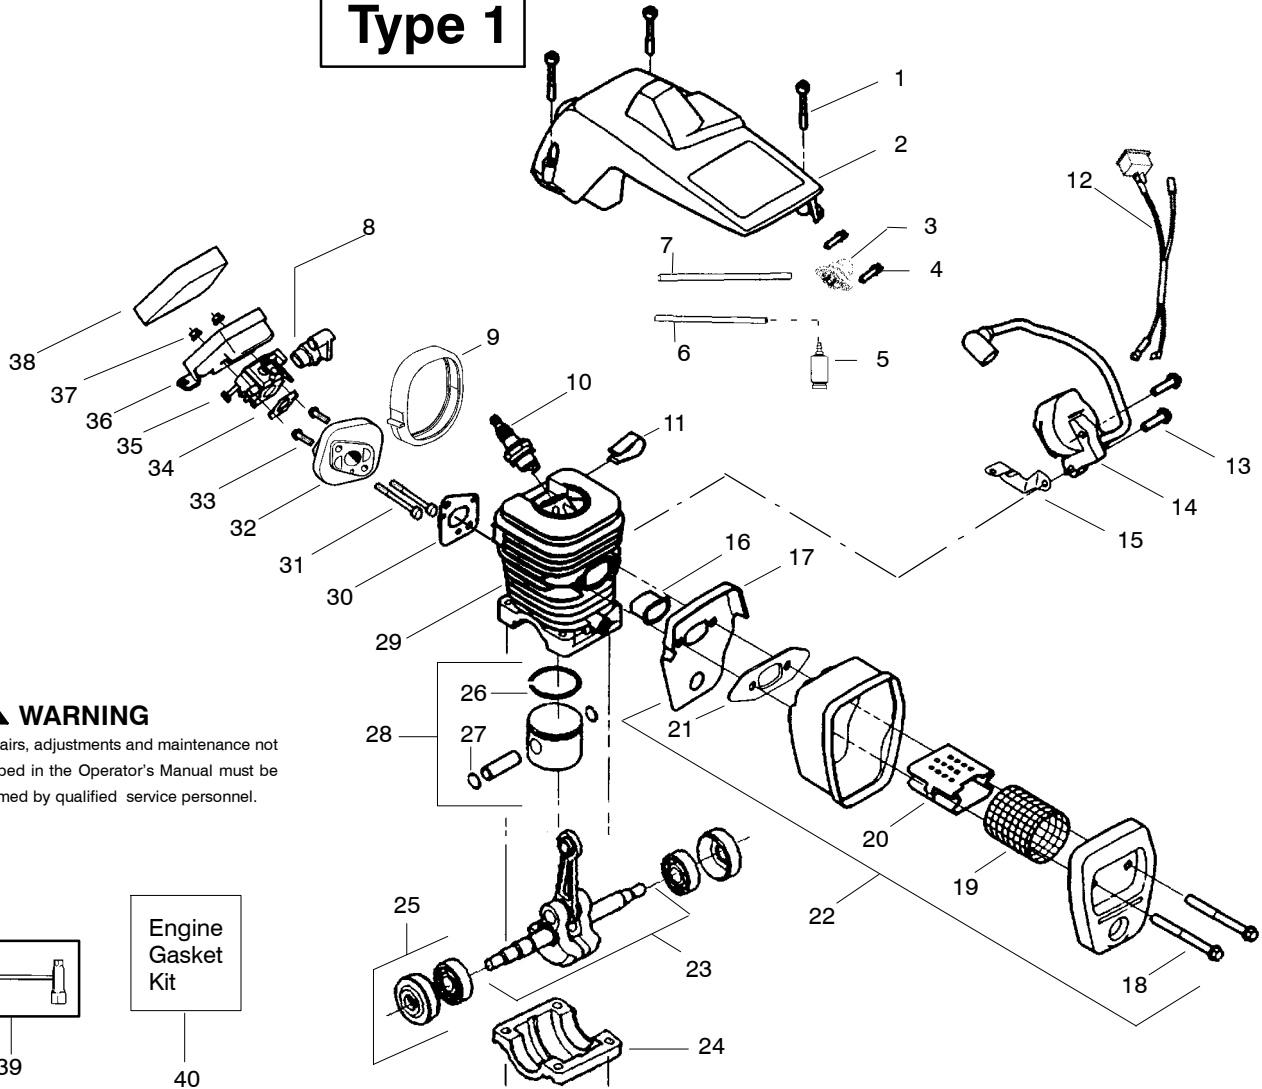

Type 1

⚠ WARNING
All repairs, adjustments and maintenance not described in the Operator's Manual must be performed by qualified service personnel.

Ref.	Part No.	Description	Ref.	Part No.	Description	Ref.	Part No.	Description
1.	530016153	Screw	19.	530036103	Screen-Spark	36.	530047604	Housing-Air Filter
2.	530056914	Assy-Cylinder Shield	20.	530037813	Diffuser-Muffler	37.	530016101	Nut
3.	530047213	Assy-Air Purge	21.	530069608	Gasket-Muffler (kit)	38.	530037793	Air Filter - Foam
4.	530015780	Screw	22.	530047207	Assy-Muffler (Incl. 17-21)	39.	530031135	Wrench-Bar
5.	530095646	Assy-Fuel Pick-up	23.	530047062	Assy-Crankshaft	40.	530069608	Kit-Engine Gasket (incl. 34,30,21)
6.	530069247	Kit-Line Purge/Carb. (Small Dia)	24.	530037935	Cap-Crankcase			
7.	530069216	Kit-Line Purge/Tank (large line)	25.	530056363	Assy-Seal & Bearing			
8.	530035526	Grommet-Carb Adjust.	26.	530038729	Ring-Piston			
9.	530054144	Seal-Carb Adapter	27.	530015697	Retainer - Piston Pin			
10.	952030150	Spark Plug (RCJ-7Y)	28.	530071408	Kit-Piston - (incl. 26-27)			
11.	530016136	Clip-High Tension Lead	29.	530071412	Kit-Cylinder			
12.	530049117	Assy-Wire Harness (includes switch)	30.	530069608	Gasket-Carb. Adapter (kit)			
13.	530015814	Screw	31.	530016187	Screw			
14.	530039167	Module-Ignition	32.	530049700	Kit-Carb. Adapter			
15.	530047442	Strap-Ground	33.	530016386	Screw			
16.	530037652	Insulator-Heat	34.	530069608	Carb. Gasket (kit)			
17.	530049870	Back Plate-Muffler	35.	---	Kit-Carburetor			
18.	530016132	Screw		530069722	(WT-391)			
				530071621	(WT-625)			
								Not Shown
							530163553	Manual - (Scan)
							530163662	Manual - (Euro I)
							530163663	Manual - (Euro II)

↖ = NEW PART NUMBER FOR THIS IPL

* = REFER TO THE SERVICE REFERENCE INDICATED FOR MORE INFORMATION. (LOCATED AT END OF IPL)